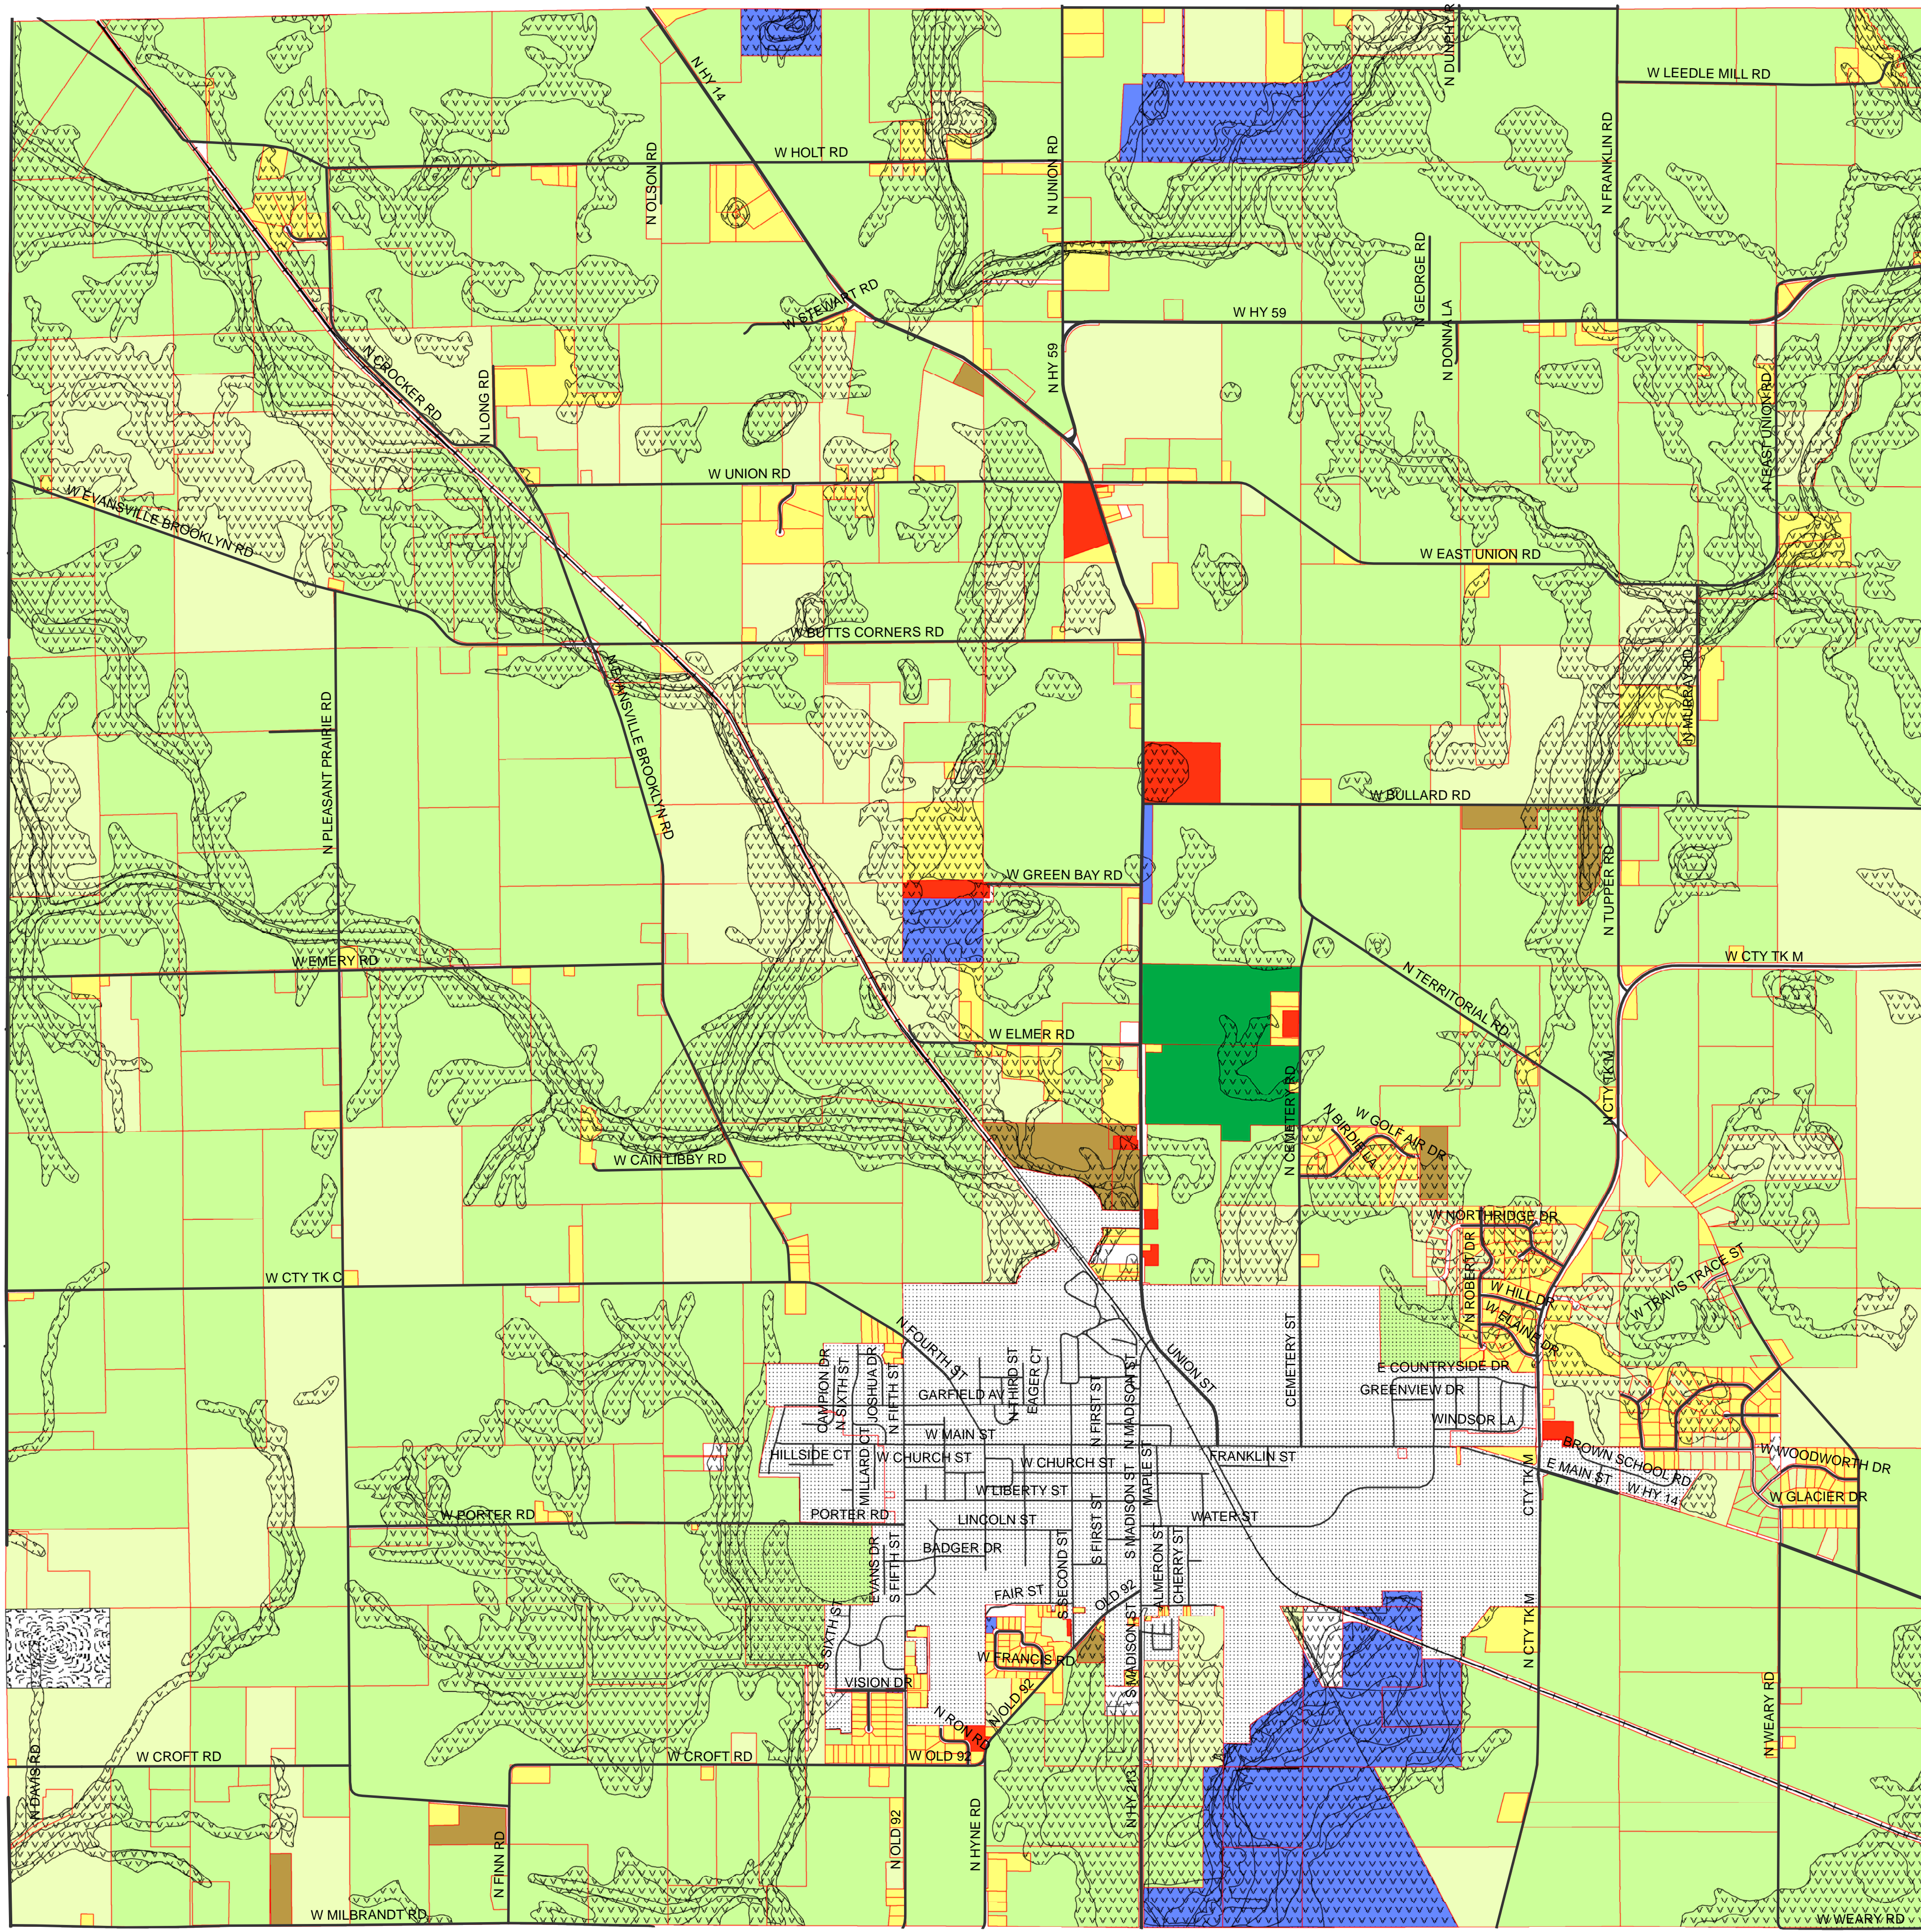

# Town of Union

Rock County, Wisconsin

### Current Land Use

October 5, 2006

#### Legend

-  Parcel Boundary
-  Environmentally Significant Open Space
-  Town Roads
-  City of Evansville
-  Government
-  Commercial
-  Golf Course
-  Railroad
-  Residential
-  Natural Resource Related Activities
-  Crop Production
-  Livestock Related
-  State Roads
-  County Roads
-  Quarry

**Map #1**