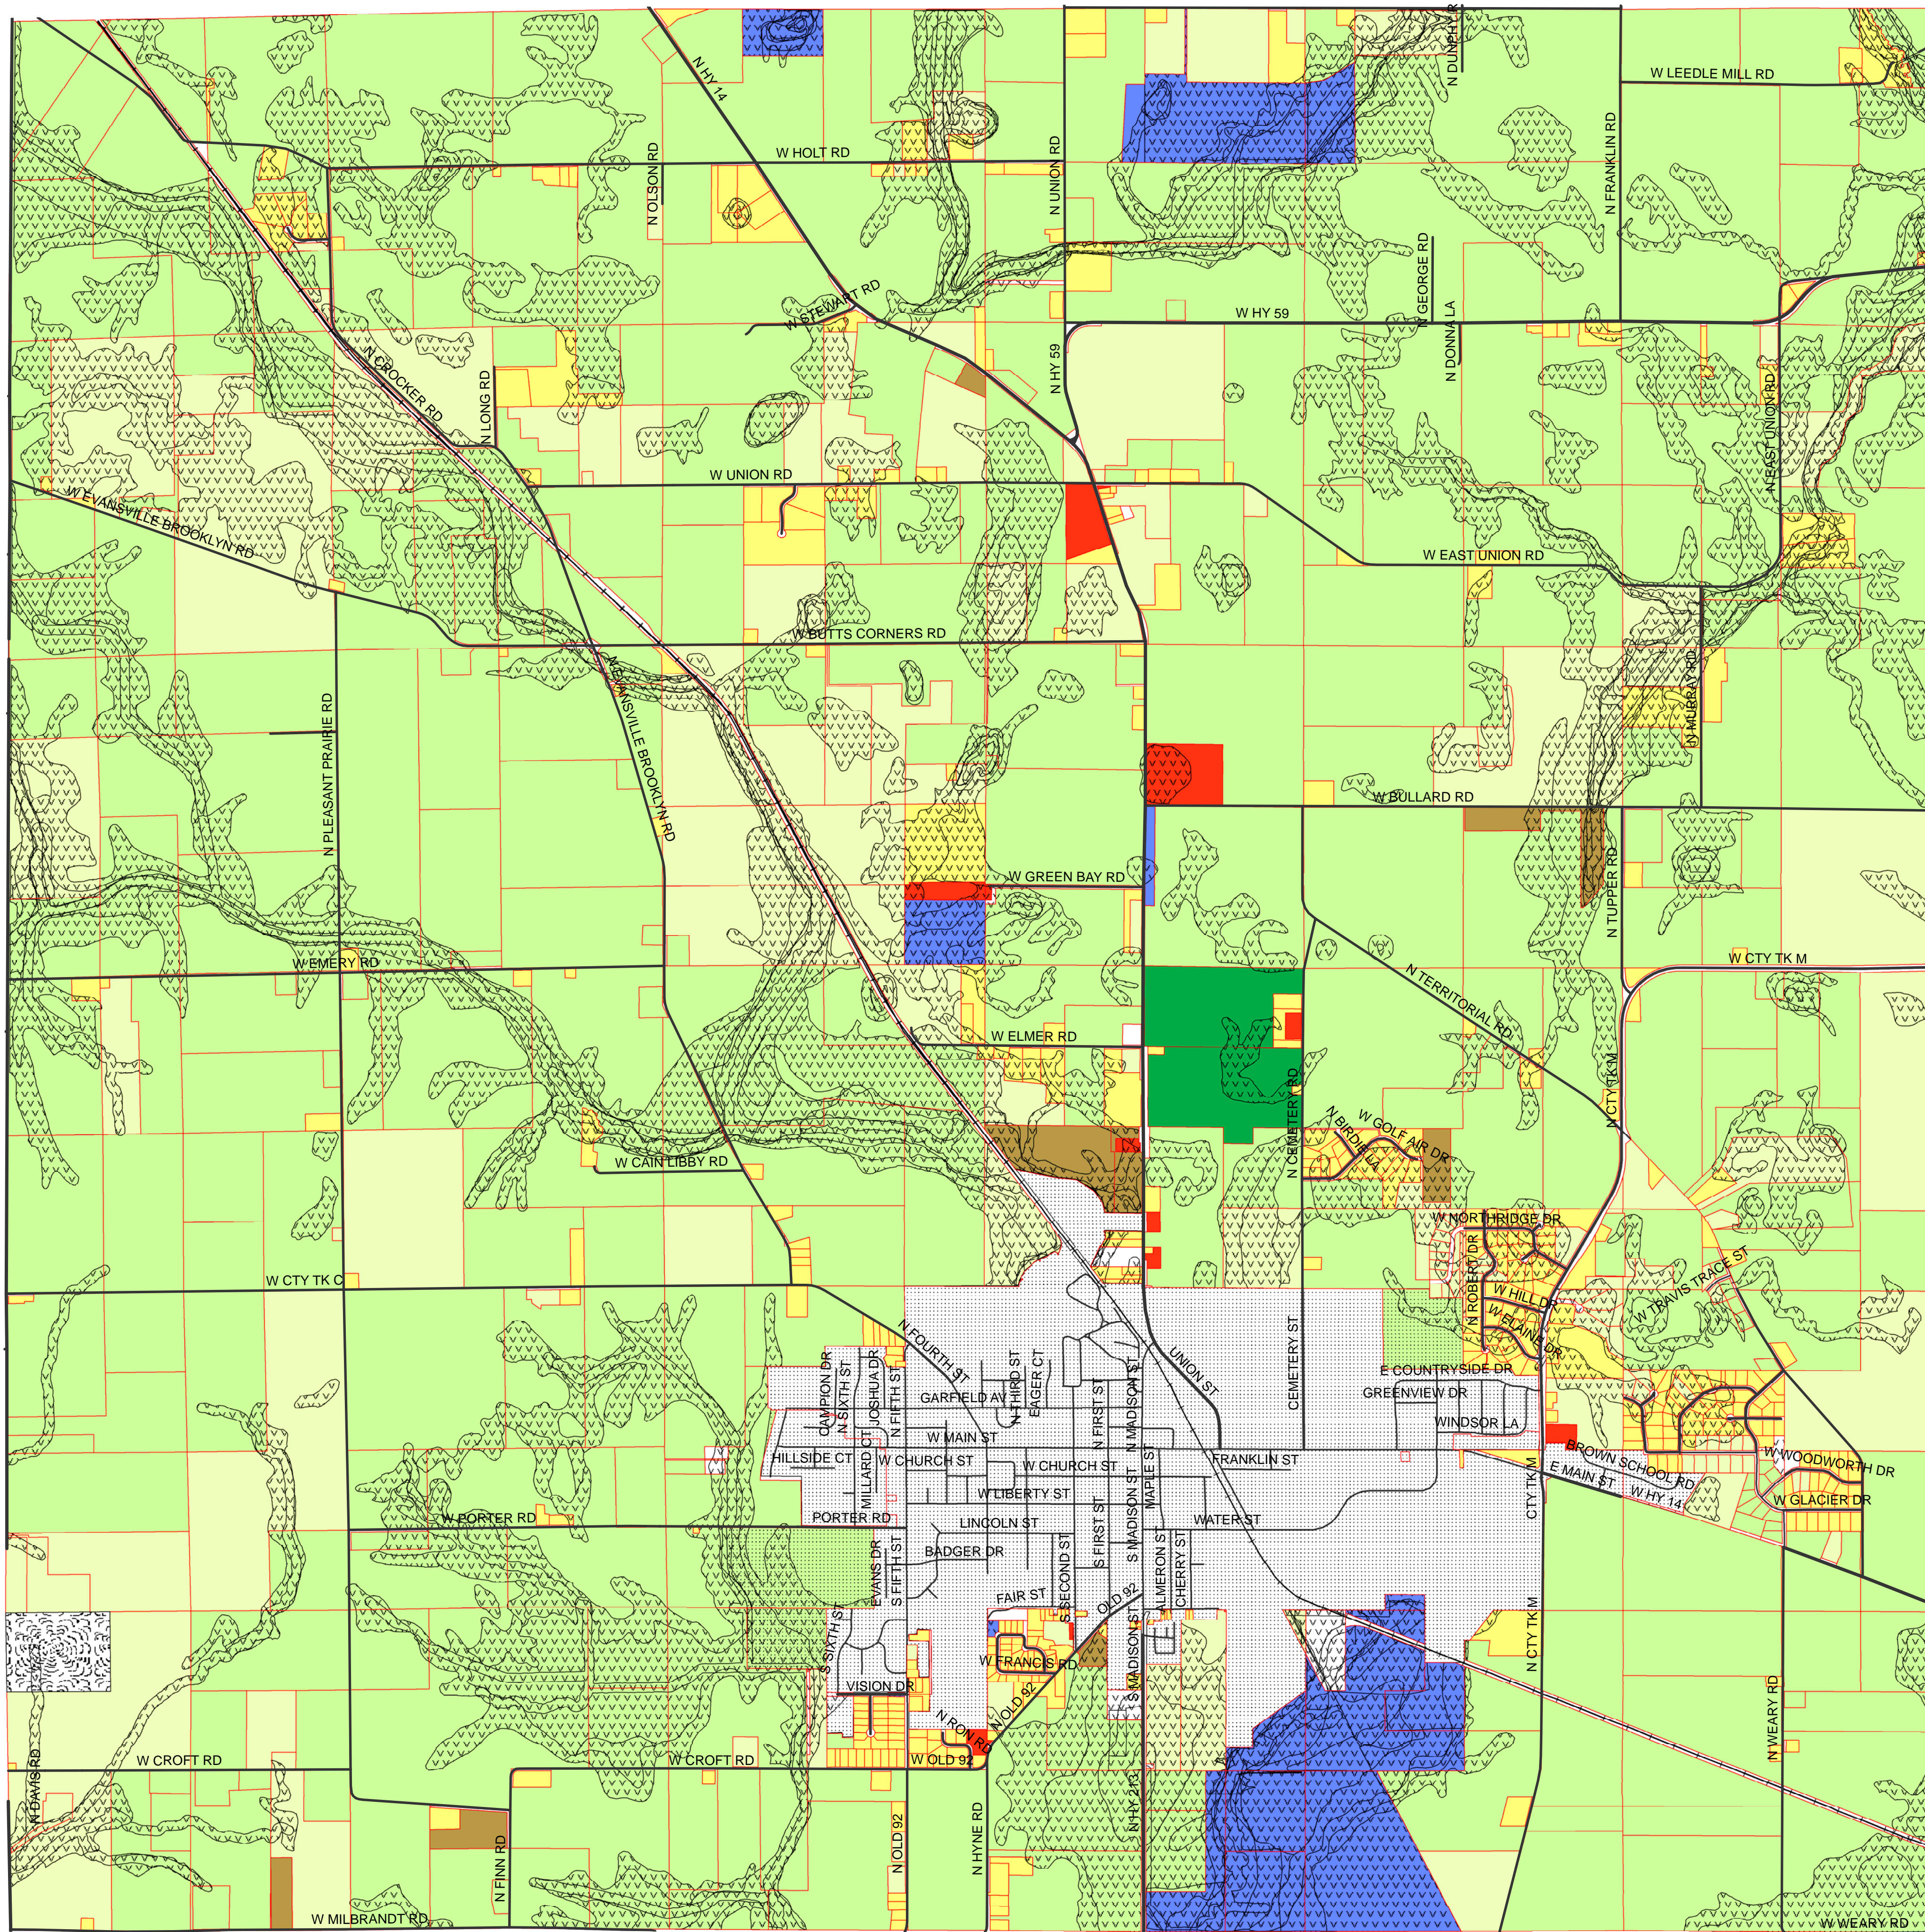

Town of Union

Rock County, Wisconsin

Comprehensive Plan

Current Land Use

DRAFT - December 7, 2005

Legend

- Parcel Boundary
- Environmentally Significant Open Space
- Town Roads
- City of Evansville
- Government
- Commercial
- Golf Course
- Railroad
- Residential
- Natural Resource Related Activities
- Crop Production
- Livestock Related
- State Roads
- County Roads
- Quarry